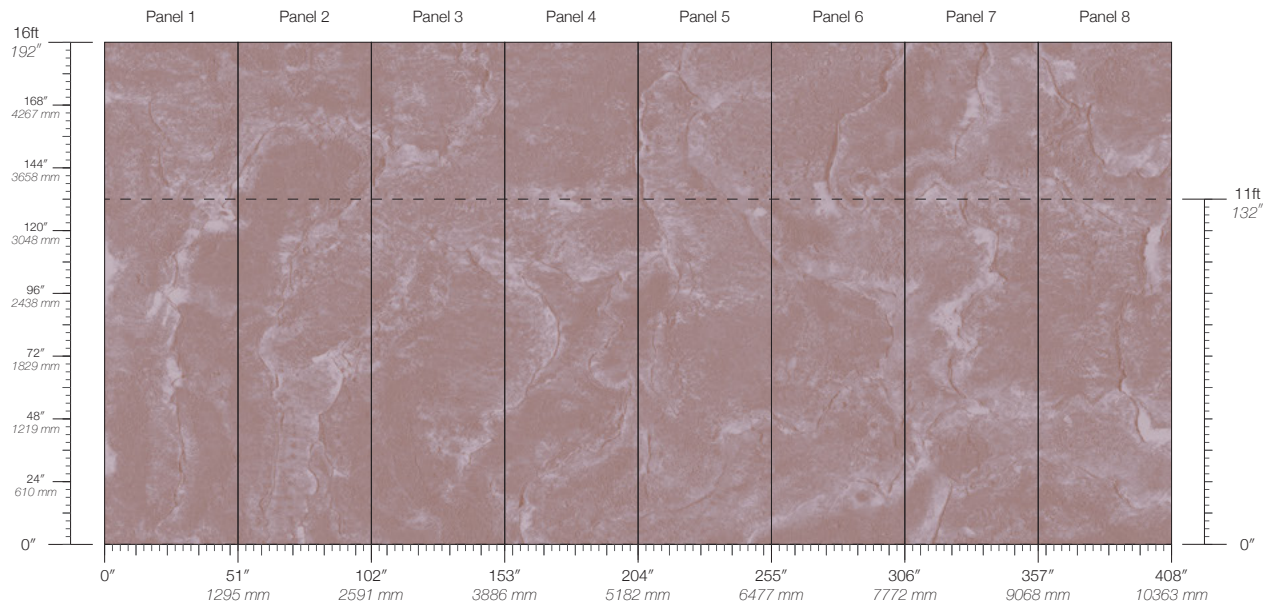

Terra Astra

Suitable for residential and commercial projects

COLOR
Astra

STOCK
Made to order

REPEAT
Non-repeating

CONTACT
sales@calicowallpaper.com
+1 718 243 1705
57 Lispenard Street
New York, NY 10013 USA

ITEM
3903

MINIMUM
1 panel

LEAD TIME
4 weeks to print

CONTENT
Type II PVC-Free

MAINTENANCE
Water-based cleanser

ORIGIN
USA

DISCLAIMER
Panel maps represent mural artwork only. Reference the physical sample for color and texture.

PANEL WIDTH
51" / 1295 mm trimmed

FLAMMABILITY
ASTM E84 Adhered Class A

DETAILS
Custom options available

PANEL HEIGHT
132" / 3353 mm standard
192" / 4877 mm extended

ENVIRONMENTAL
Recycled Content, Phthalate Free
Low VOC, HPD Available

PRICE
Available upon request