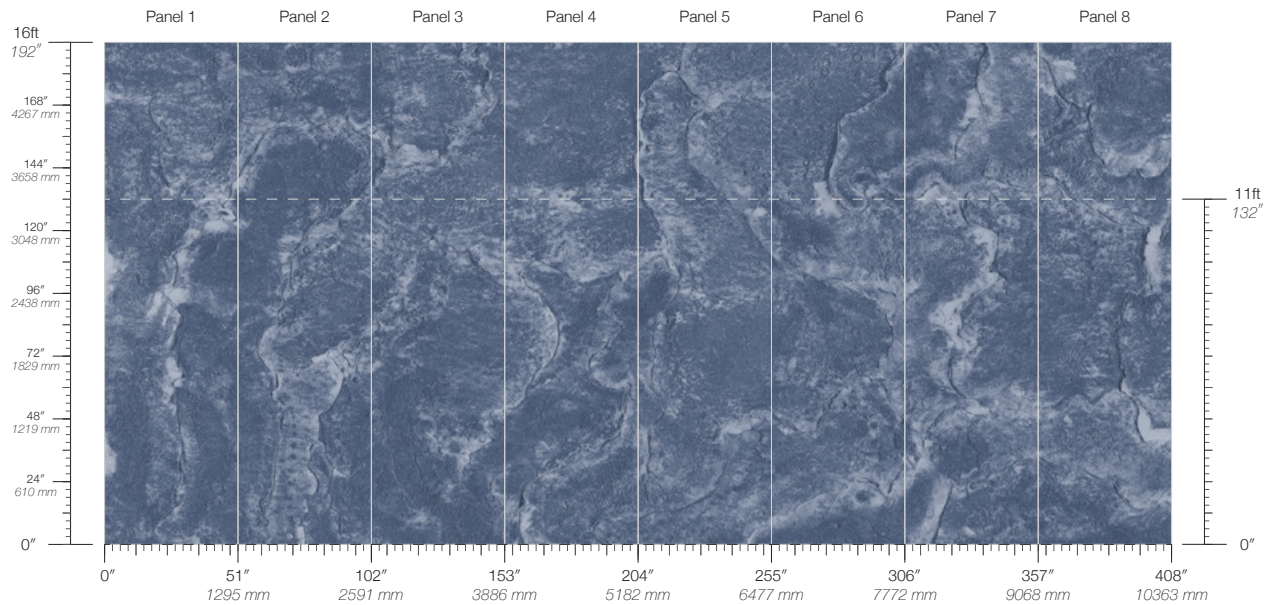

Terra Aether

Suitable for residential and commercial projects

COLOR
Aether

STOCK
Made to order

REPEAT
Non-repeating

CONTACT
sales@calicowallpaper.com
+1 718 243 1705
57 Lispenard Street
New York, NY 10013 USA

ITEM
3901

MINIMUM
1 panel

LEAD TIME
4 weeks to print

CONTENT
Type II PVC-Free

MAINTENANCE
Water-based cleanser

ORIGIN
USA

DISCLAIMER
Panel maps represent mural artwork only. Reference the physical sample for color and texture.

PANEL WIDTH
51" / 1295 mm trimmed

FLAMMABILITY
ASTM E84 Adhered Class A

DETAILS
Custom options available

PANEL HEIGHT
132" / 3353 mm standard
192" / 4877 mm extended

ENVIRONMENTAL
Recycled Content, Phthalate Free
Low VOC, HPD Available

PRICE
Available upon request