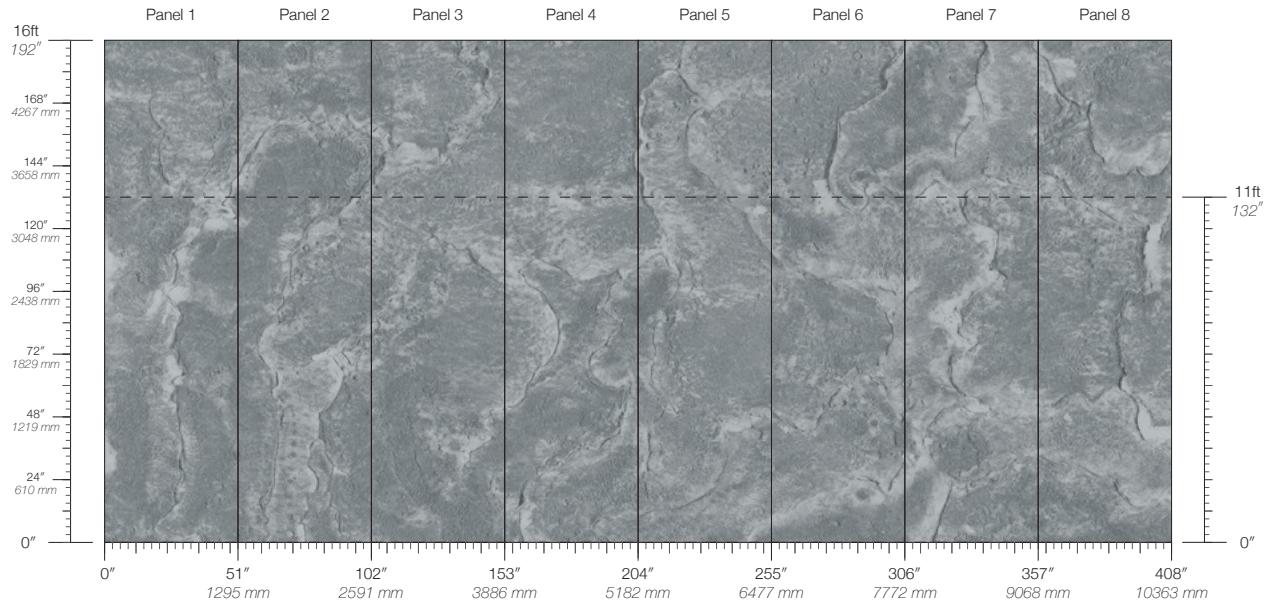

Terra Comet

Suitable for residential and commercial projects

COLOR
Comet

STOCK
Made to order

REPEAT
Non-repeating

CONTACT
sales@calicowallpaper.com
+1 718 243 1705
57 Lispenard Street
New York, NY 10013 USA

ITEM
3904

MINIMUM
1 panel

LEAD TIME
4 weeks to print

CONTENT
Type II PVC-Free

MAINTENANCE
Water-based cleanser

ORIGIN
USA

DISCLAIMER
Panel maps represent mural artwork only. Reference the physical sample for color and texture.

PANEL WIDTH
51" / 1295 mm trimmed

FLAMMABILITY
ASTM E84 Adhered Class A

DETAILS
Custom options available

PANEL HEIGHT
132" / 3353 mm standard
192" / 4877 mm extended

ENVIRONMENTAL
Recycled Content, Phthalate Free
Low VOC, HPD Available

PRICE
Available upon request