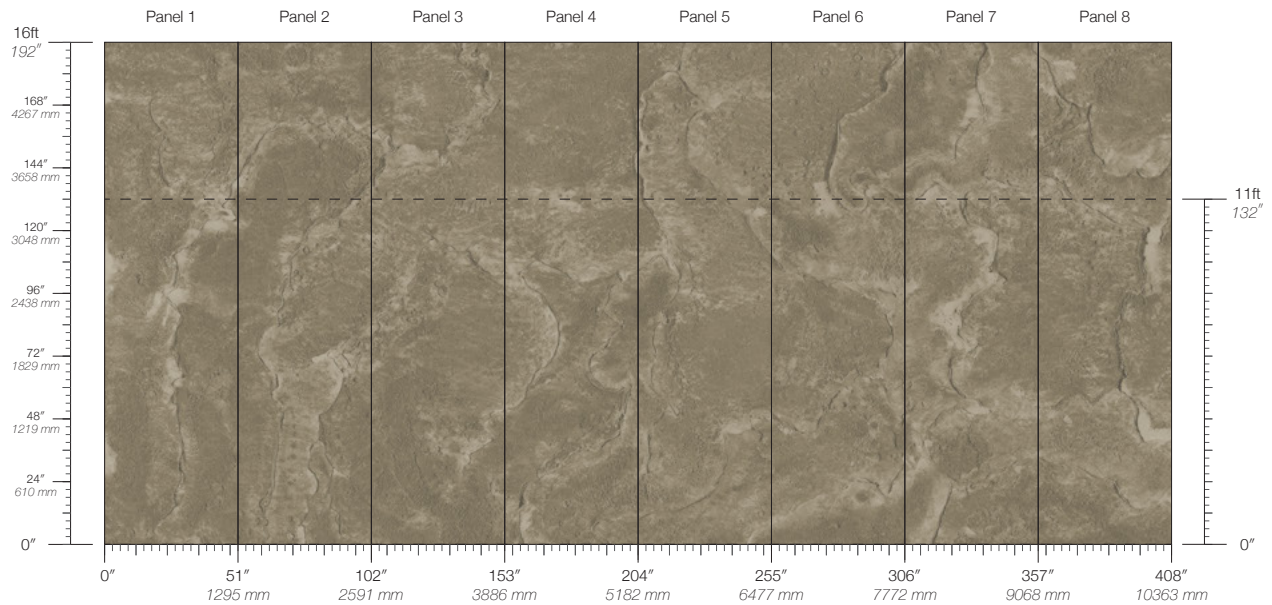

Terra Matter

Suitable for residential and commercial projects

COLOR
Matter

STOCK
Made to order

REPEAT
Non-repeating

CONTACT
sales@calicowallpaper.com
+1 718 243 1705
57 Lispenard Street
New York, NY 10013 USA

ITEM
3906

MINIMUM
1 panel

LEAD TIME
4 weeks to print

CONTENT
Type II PVC-Free

MAINTENANCE
Water-based cleanser

ORIGIN
USA

DISCLAIMER
Panel maps represent mural artwork only. Reference the physical sample for color and texture.

PANEL WIDTH
51" / 1295 mm trimmed

FLAMMABILITY
ASTM E84 Adhered Class A

DETAILS
Custom options available

PANEL HEIGHT
132" / 3353 mm standard
192" / 4877 mm extended

ENVIRONMENTAL
Recycled Content, Phthalate Free
Low VOC, HPD Available

PRICE
Available upon request